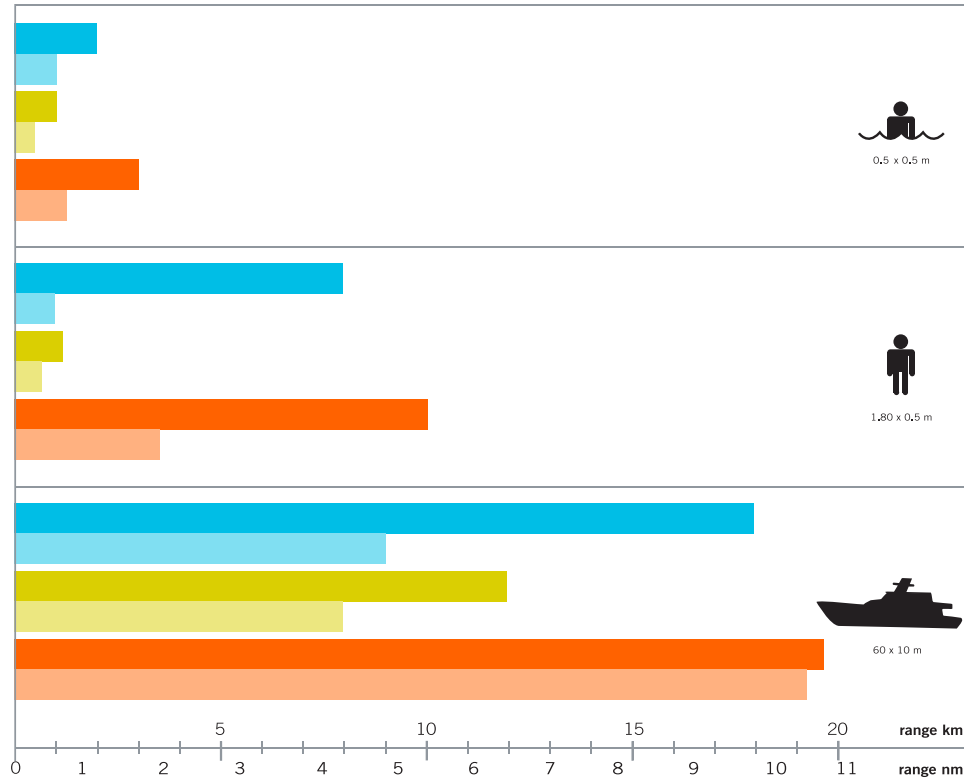

Range Chart

DAY CAMERA

Detection
Recognition

IR PASSIVE

Detection
Recognition

IR ACTIVE

Detection
Recognition

All data given under ideal conditions